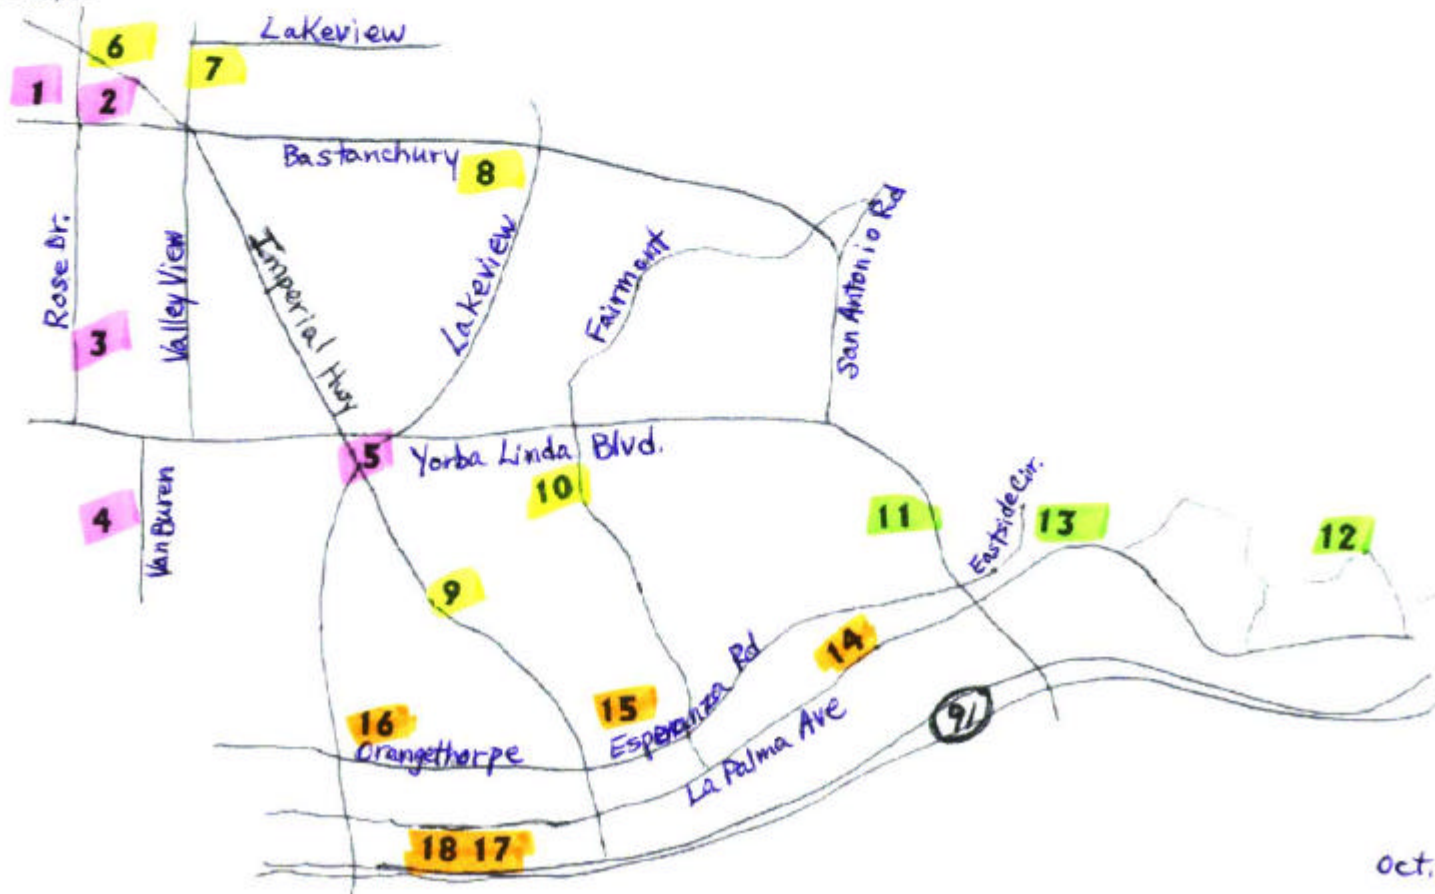

Yorba Linda Community Association

Service Unit #1 (west end)

1. Friends Christian – Rose Drive campus
2. Friendship Baptist
3. Rose Drive Elementary
4. Van Buren Elementary
5. Friends Christian - Lakeview campus

Service Unit #2 (north/central)

6. Heritage Oak
7. Lakeview Elementary
8. Mabel Paine Elementary
9. Linda Vista Elementary
10. Fairmont Public

Service Unit #3 (east end)

11. Travis Ranch
12. Bryant Ranch
13. St Francis

Service Unit #4 (southern border)

14. Woodsboro
15. Glenknoll
16. Glenview
17. Vineyard Christian
18. Fairmont Private
19. CHEPS (home school)

Oct. 2001